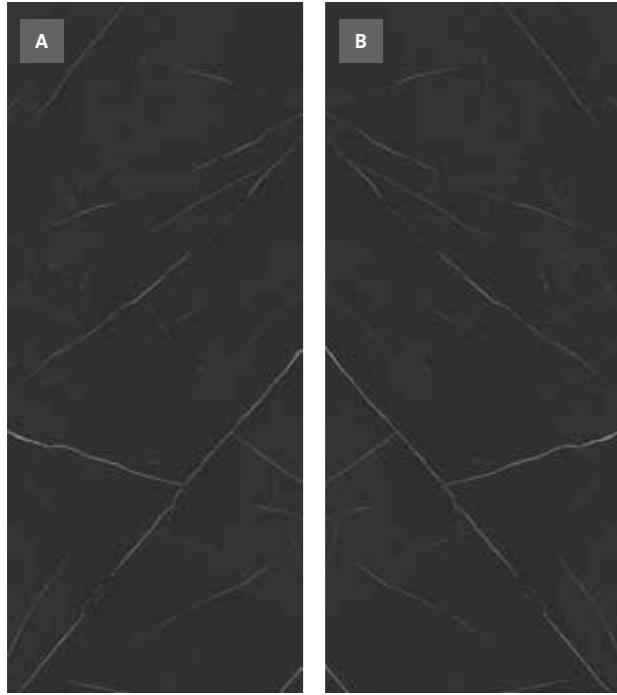

A Modüle - Modül   **B Modüle - Modül**

PIETRA NERO OPENBOOK
PIETRA NERO OPENBOOK

FLOW   **OPEN**
TECH   BOOK

120x280cm

6mm

Parlak / Polished